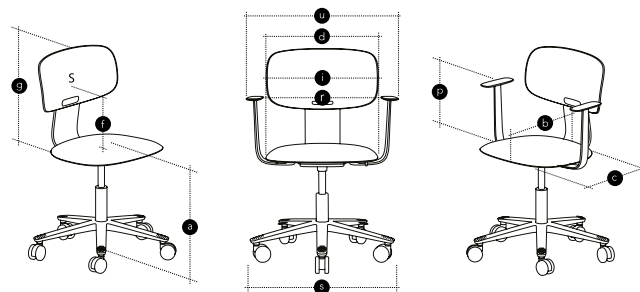

MODELS AND MEASUREMENTS

HÅG task chair (ref. EN 1335)	HÅG Tion 2100	HÅG Tion 2140	HÅG Tion 2160	HÅG Tion 2200¹⁾	HÅG Tion 2240¹⁾
Seat height, measured with 64 kg load 150 mm lift [a]	408-542	408-542	408-542	408-542	408-542
Seat height, measured with 64 kg load 200 mm lift [a]	485-664	485-664	485-664	485-664	485-664
Seat depth with slide (mm) [b]	425	435	435	422	435
Seat depth [c]	425	435	435	422	435
Seat width [d]	455	470	470	450	470
Height of the back supporting point [S] above the seat [f]	240	240	240	240	240
Backrest height [g]	251	251	257	253	253
Backrest width [i]	464	464	464	464	464
Backrest inclination (deg)	-5,7	-5,7	-5,7	-5,7	-5,7
Armrest height [p]	229	229	229	229	229
Headrest height [p]	n.a.	n.a.	n.a.	n.a.	n.a.
Distance between armrests [r]	492	492	492	492	492
Chair width [u]	600	600	600	600	600
Neutral position (deg)	-3	-3	-3	-3	-3
Tilt range (deg)	-14 – +7,4	-14 – +7,4	-14 – +7,4	-14 – +7,4	-14 – +7,4
Foot base diameter (mm) [s]	620	620	620	620	620
Chair Weight (kg)	10,9	10,9	11,1	13,7	13,2

Measurements in mm. Measured with 64 kg load.

Where a chair is adjustable, minimum and maximum measurements are listed. Please note that these measurements are not absolute. They may vary slightly from chair to chair.

¹⁾ Available Q2, 2022

CONFIGURATION OPTIONS

- All models can be configured of your choice, by choosing and combining 5 different paint colours for aluminum, in a tumbled or polished finish.
- All models can be upholstered with fabrics from the Flokk Standard, Extended and Curated collections.
- Armrests in solid aluminum are optional and can be delivered in 5 different paint colours, in a tumbled or polished finish.

For more detailed information please contact your HÅG dealer or visit: www.flokk.com/hag